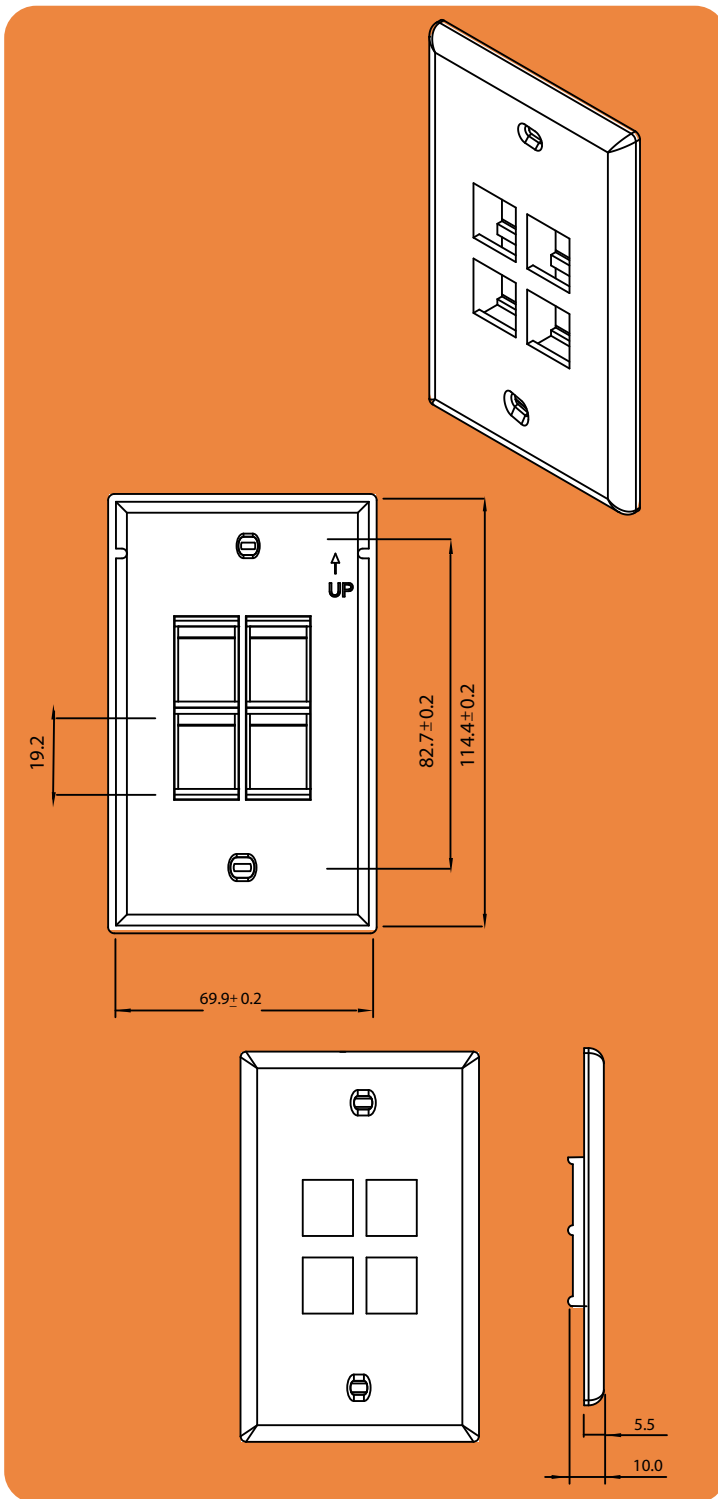

PLACAS 4 PUERTOS

SPECIFICATION:

Material

1. Plate: ABS, UL 94-HB
2. Color: White