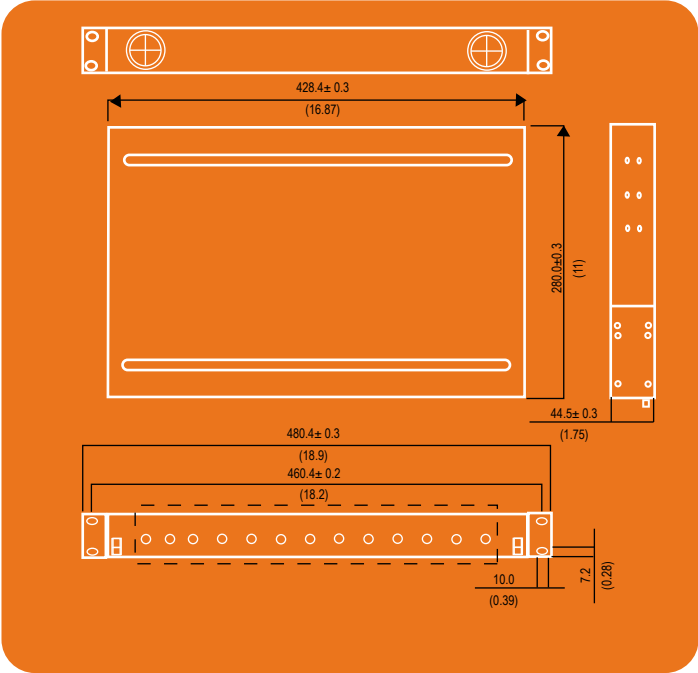

| SPECIFICATION | |
|-----------------|-------------------------|
| Dust Cover | PVC. |
| Matrix | SPCC, 12mm thickness |
| The Splice Tray | ABS+PC,UL 94V-0, 2 Sets |
| Panel | SPCC, 1.2 mm thickness |
| Plstic Lock | ABS, UL 94-HB, 2 Sets |

PERFORMANCE:

a. Dimenion:

1.75" x 19" x 11"(44.5 x 480.4 x 280mm)

b. Panel Gate :

2 pcs adaptor panel

c. Weight

3.3 kg

d. Finished: