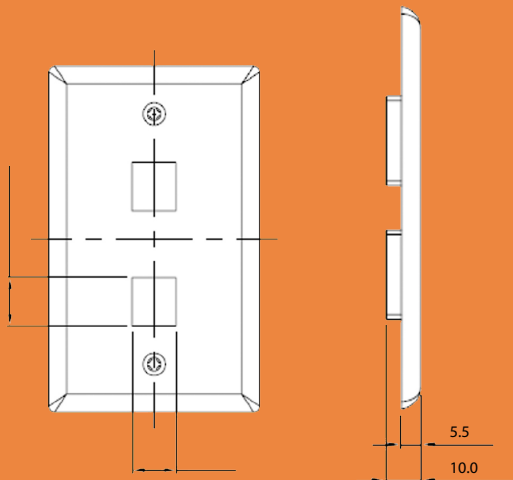

# Faceplate

## ▪ Faceplate 2 Port

SP-FP-02-02

### Material

1. Plate: ABS, UL 94-HB
2. Color: White