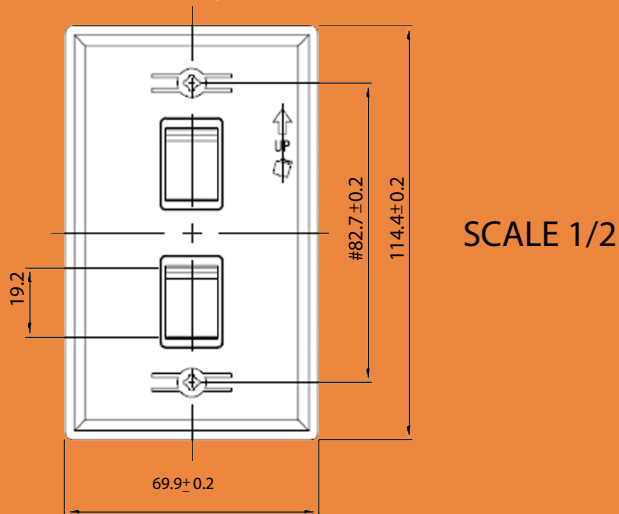

## ▪ Faceplate 2 Port

SP-FP-02-02

### Material

1. Plate: ABS, UL 94-HB
2. Color: White