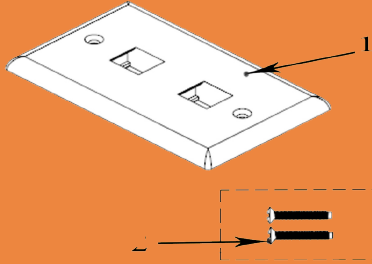

## ▪ Faceplate 2 Port

SP-FP-02-02

### Material

1. Plate: ABS, UL 94-HB
2. Color: White